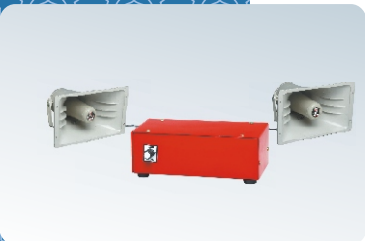

Electrical Siren with Detachable Speaker

Description	PA Speaker	Price
0.50 kms	One	Rs. 4200
1.00 kms	Two	Rs. 4650
1.50 kms	Two	Rs. 6250