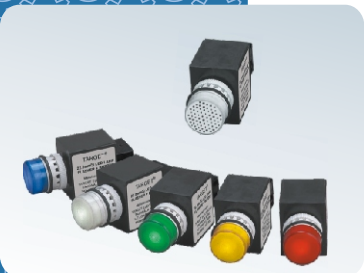

Recta

Description	Model No.	Price
Steady Lamp	SR	Rs. 90
Flasher Lamp	FR	Rs. 270
Steady Lamp + Buzzer	SRB	Rs. 295
Flasher Lamp + Buzzer	FRB	Rs. 295